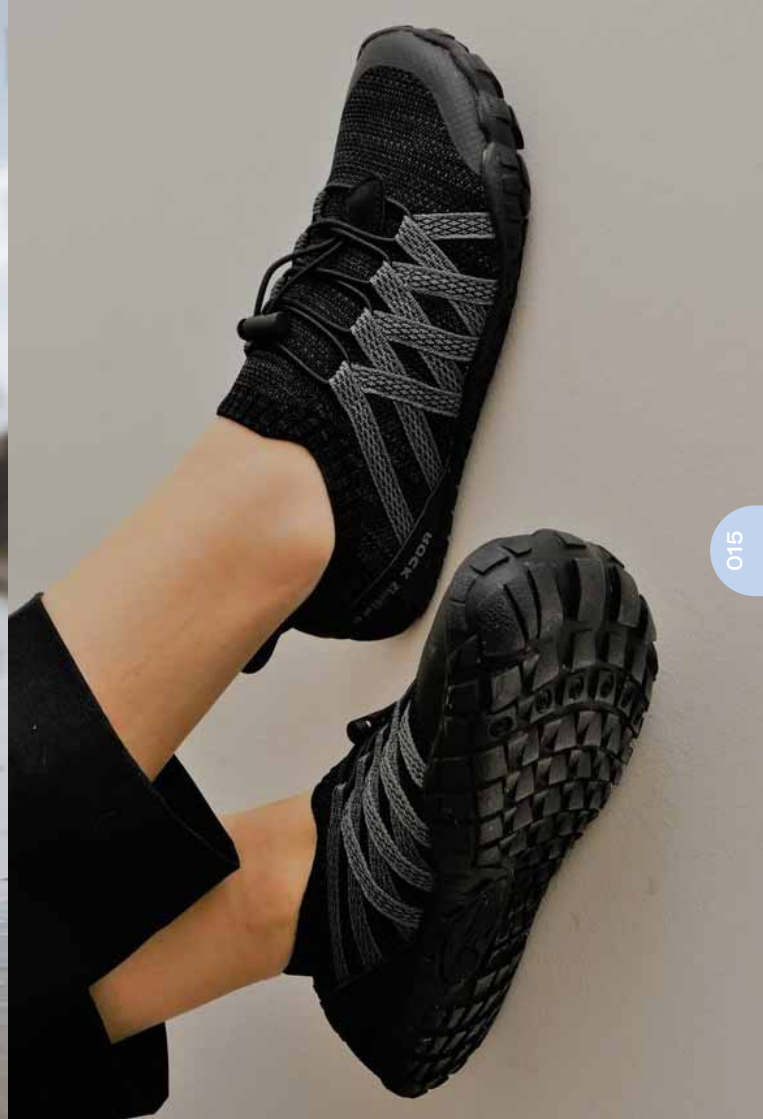

014

ACTIVE
FEET FEELING

015